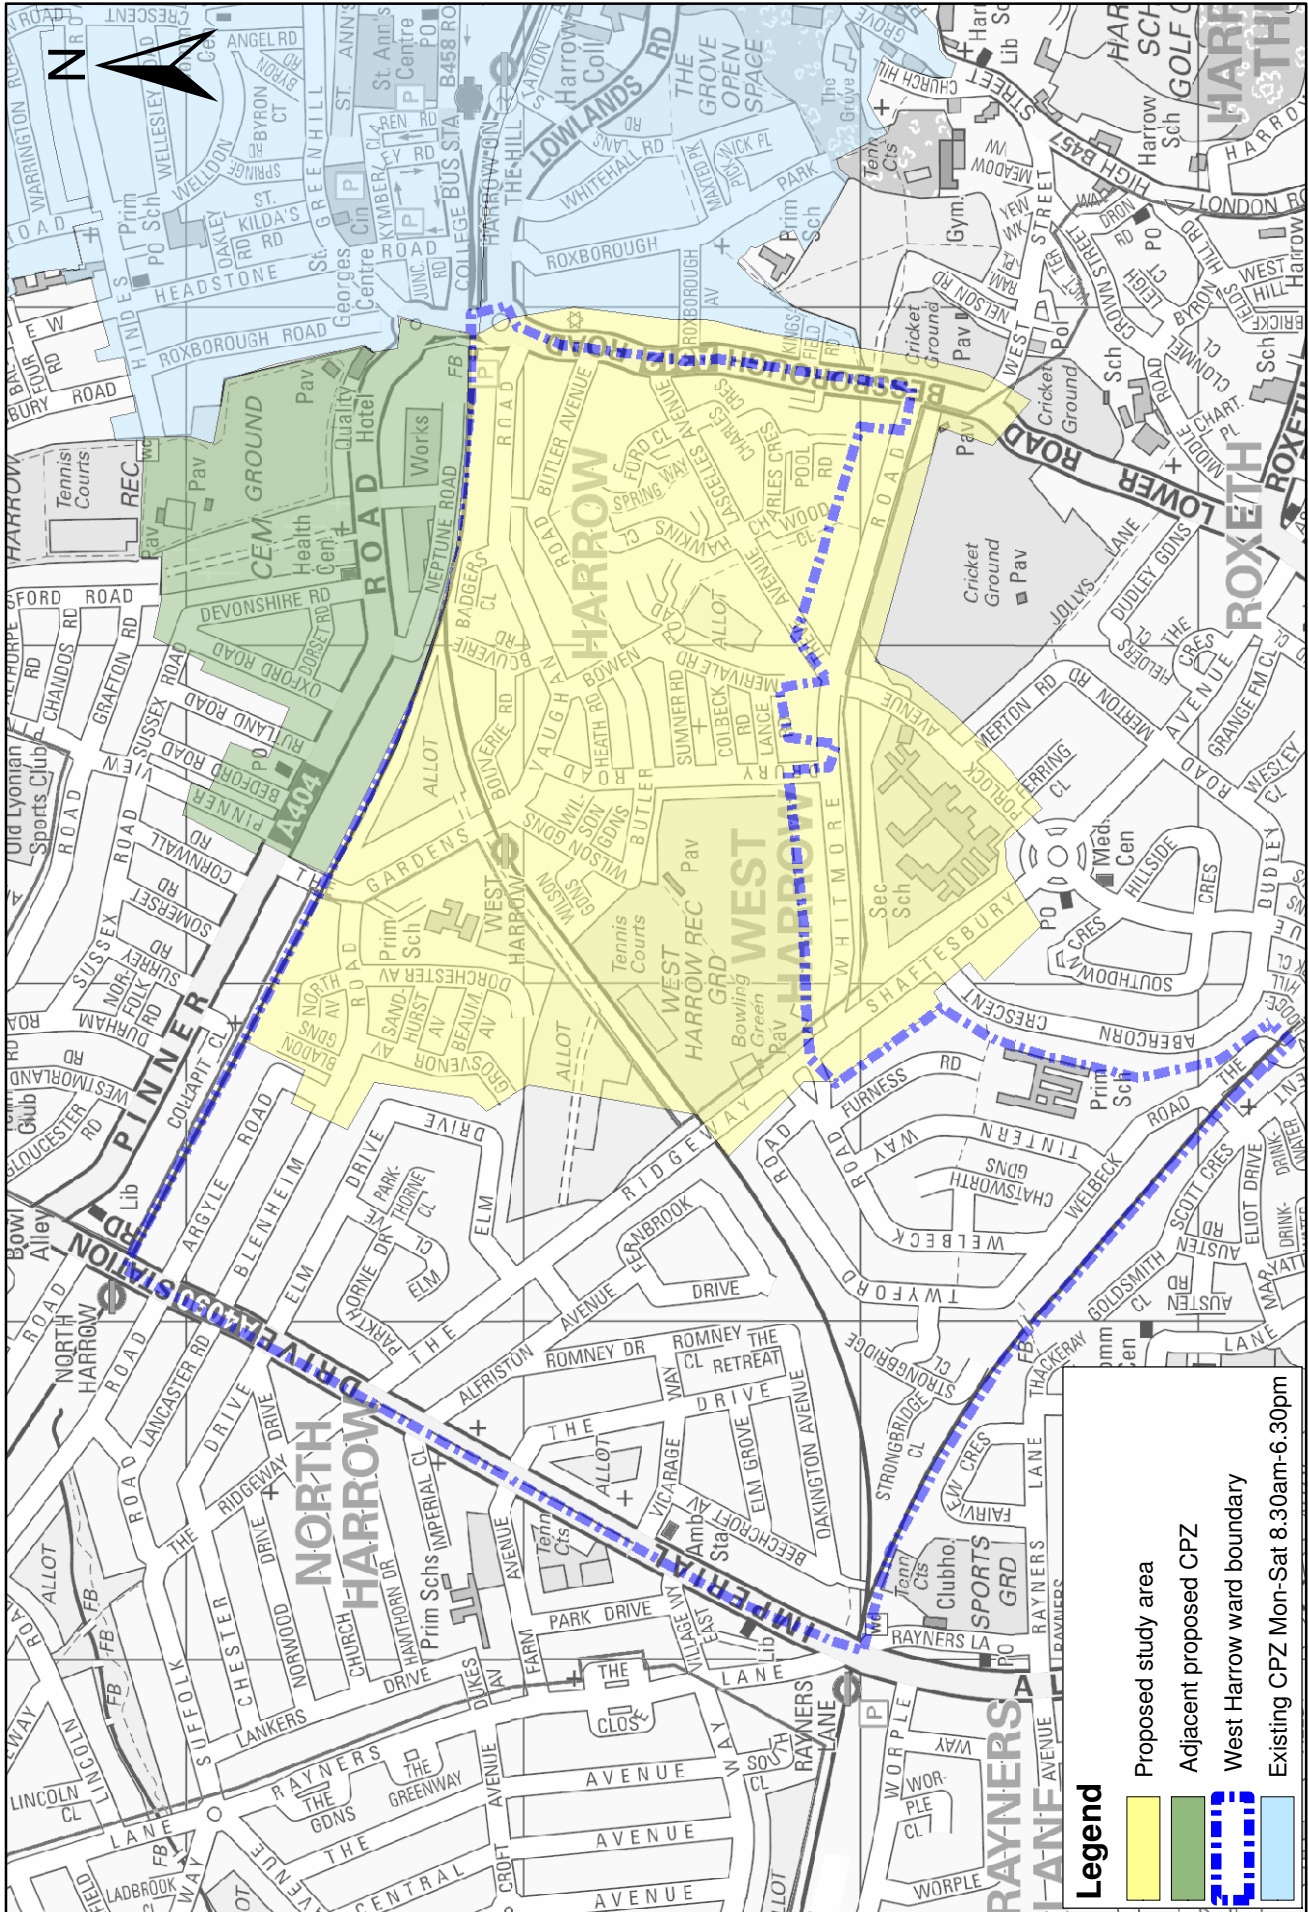

APPENDIX A

West Harrow ward and potential study area

- Legend**
- Proposed study area
 - Adjacent proposed CPZ
 - West Harrow ward boundary
 - Existing CPZ Mon-Sat 8.30am-6.30pm